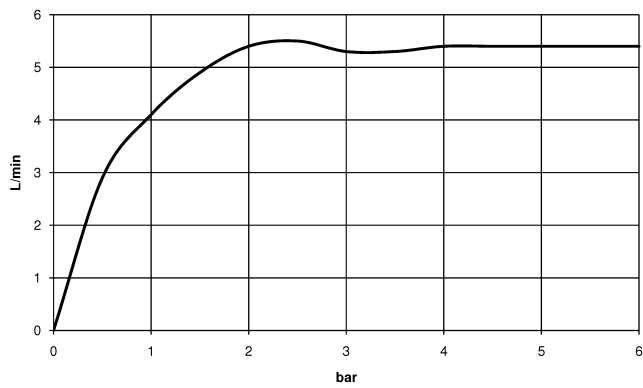

## DORNBACHT YAMOU Single-lever bidet mixer with pop-up waste - Chrome

---

33 600 831

- 118mm projection
- ball-joint pivotable through 15° (in any direction)
- circular, air-enriched flow
- height of mixer 126 mm
- height up to aerator 90 mm
- hole diameter 35 mm
- 2x screw-in M 8 x 1 pressure hose, leak-tested
- max. flow 6.8 l/min

Chrome

33 600 831-00

Soft Black

33 600 831-69

**DORNBRAUCHT YAMOU Single-lever bidet mixer with pop-up waste - Chrome**

33 600 831

mm [inches]

**Flow rate chart**