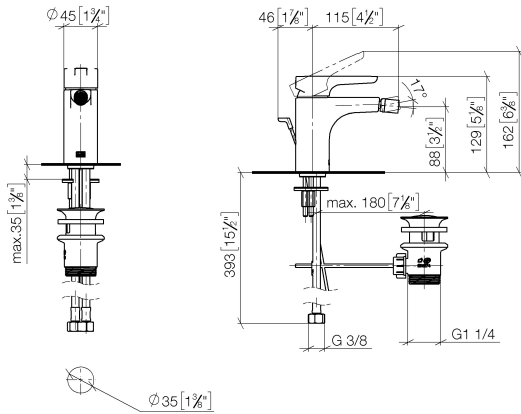

## DORNBACHT YAMOU Single-lever bidet mixer with pop-up waste - Chrome

---

33 600 831

- 118mm projection
- ball-joint pivotable through 15° (in any direction)
- circular, air-enriched flow
- height of mixer 126 mm
- height up to aerator 90 mm
- hole diameter 35 mm
- 2x screw-in M 8 x 1 pressure hose, leak-tested
- max. flow 6.8 l/min

Chrome

33 600 831-00

Soft Black

33 600 831-69

**DORNBRAUCHT YAMOU Single-lever bidet mixer with pop-up waste - Chrome**

33 600 831

mm [inches]

**Flow rate chart**

**Certificates**

AbP\_10172. ACS\_23 ACC NY WRAS\_240104003.  
491.

**DORNBACHT YAMOU Single-lever bidet mixer with pop-up waste - Chrome**

33 600 831

**Spare parts list**

No.	Item Number	Name	Quantity used	Delivery time
1	90 20 83 002 00-00	handle	1	2
2	90 21 02 400 00-00	cover	1	2
3	90 23 10 140 00 90	nut	1	2
4	90 15 05 502 00 90	cartridge	1	2
5	90 21 40 008 00-00	joint	1	2
6	90 23 01 178 00-00	aerator	1	-
Spare part can no longer be ordered, please order the replacement item				
7	90 30 11 504 00 90	fixing set	1	2
8	90 30 04 110 02 90	hose	1	2
9	90 11 01 200 00-00	pop-up waste	1	2