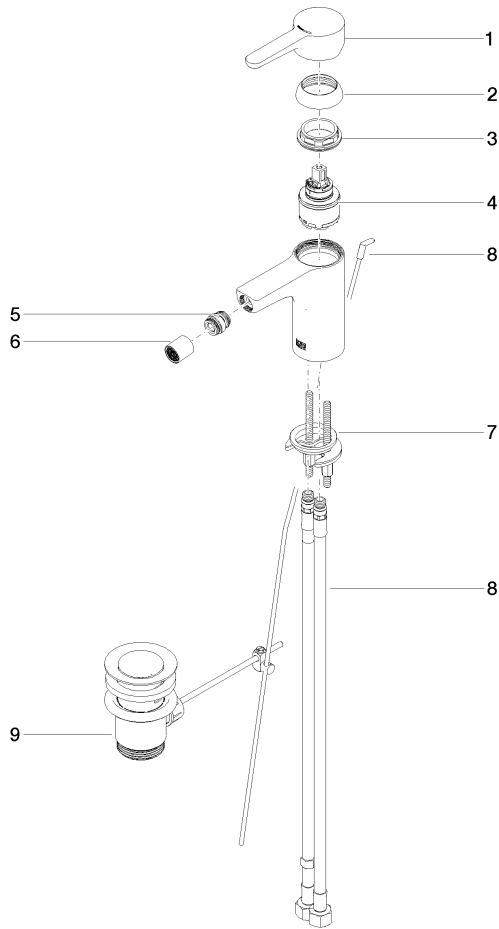

## DORNBACHT YAMOU Single-lever bidet mixer with pop-up waste - Chrome

---

33 600 831

- 118mm projection
- ball-joint pivotable through 15° (in any direction)
- circular, air-enriched flow
- height of mixer 126 mm
- height up to aerator 90 mm
- hole diameter 35 mm
- 2x screw-in M 8 x 1 pressure hose, leak-tested
- max. flow 6.8 l/min

Chrome

33 600 831-00

Soft Black

33 600 831-69

**DORNBRAUCHT YAMOU Single-lever bidet mixer with pop-up waste - Chrome**

33 600 831

mm [inches]

**Flow rate chart**

**Certificates**

AbP\_10172. ACS\_23 ACC NY WRAS\_240104003.  
491.

**DORNBACHT YAMOU Single-lever bidet mixer with pop-up waste - Chrome**

33 600 831

**Spare parts list**

No.	Item Number	Name	Quantity used	Delivery time
1	90 20 83 002 00-00	handle	1	2
2	90 21 02 400 00-00	cover	1	2
3	90 23 10 140 00 90	nut	1	2
4	90 15 05 502 00 90	cartridge	1	2
5	90 21 40 008 00-00	joint	1	2
6	90 23 01 178 00-00	aerator	1	-
Spare part can no longer be ordered, please order the replacement item				
7	90 30 11 504 00 90	fixing set	1	2
8	90 30 04 110 02 90	hose	1	2
9	90 11 01 200 00-00	pop-up waste	1	2